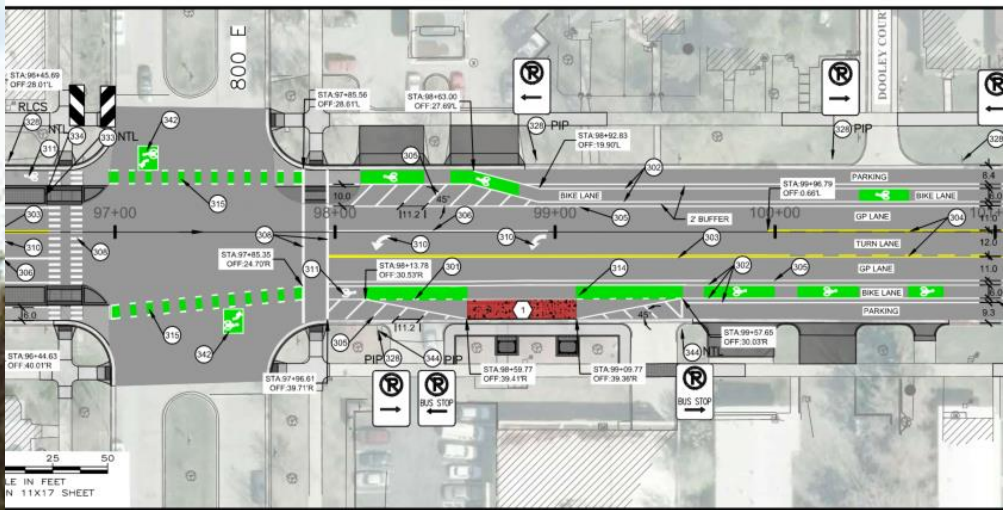

200 S Bus Stop Shelter Install

Phase One- 200 E to 900 E

13 Total Shelters

3 Different Sizes

5' x 8'

7' x 16'

7' x 40'

SNAP