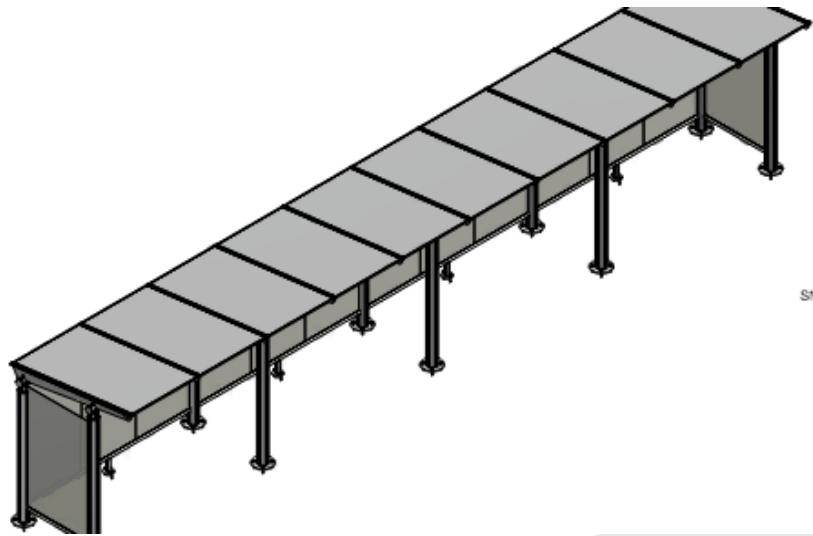

200 S Bus Stop Shelter Install

Phase One- 200 E to 900 E

13 Total Shelters

3 Different Sizes

5' x 8'

7' x 16'

7' x 40'

SNAP